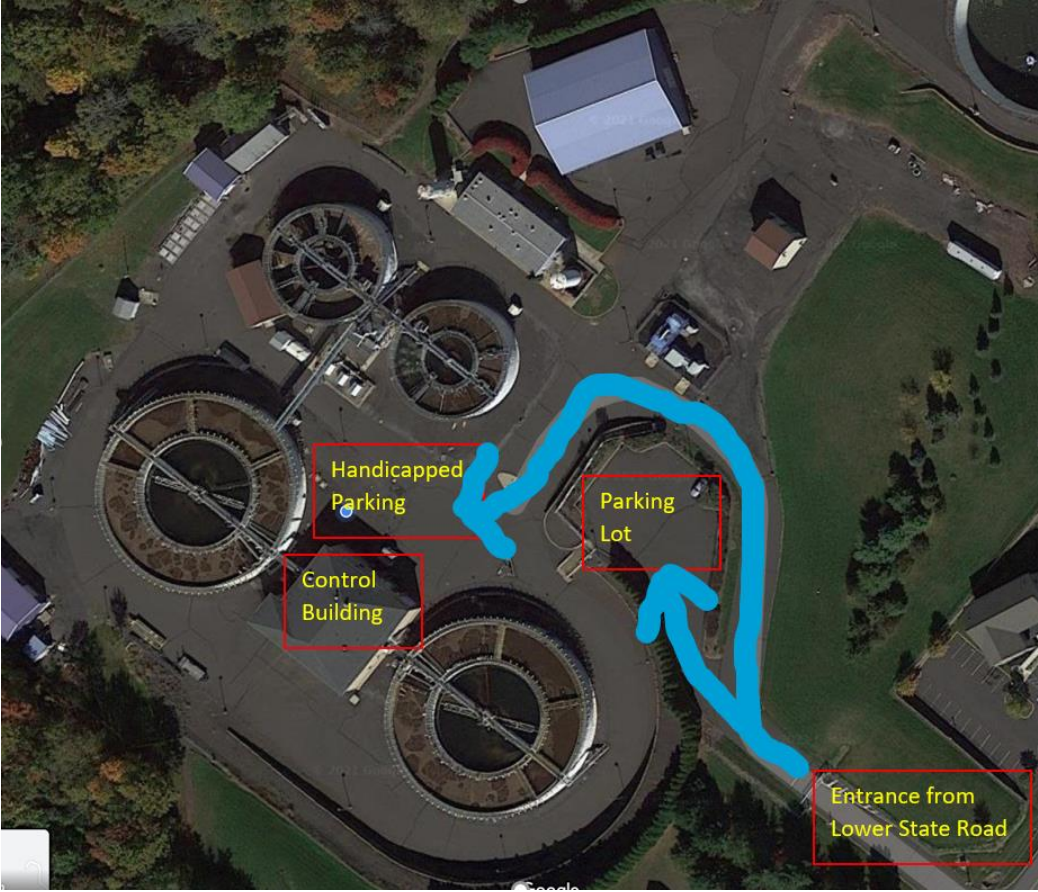

If you get lost please call  
Danica 267-307-6581 or  
Andrea 215-519-0108

Directions to MTMSA Eureka Sewer Plant, 1485 Lower State Road, North Wales, PA 19454 (depending on the app you use, 1485 can take you to the neighborhood behind our facility. I recommend entering 1481 Lower State Road in the app, and we are **located next to that residence**).

You will see this sign by our street entrance:

**Parking and entrance:** When you enter the drive, through the gate, there is an option to go straight ahead to a parking lot or curve to the right. Go straight ahead to the parking lot for regular parking. Then walk down the steps to the tan Control Building between the two large tanks. (If you need handicapped parking, stay to the right after you pass through the entrance gate and loop around to the left. Parking is in front of the tan Control Building.) Once you enter the Control Building there will be an elevator straight ahead. Take the elevator up to the second floor and someone will meet you there.

Handicapped  
Parking

Parking  
Lot

Control  
Building

Entrance from  
Lower State Road