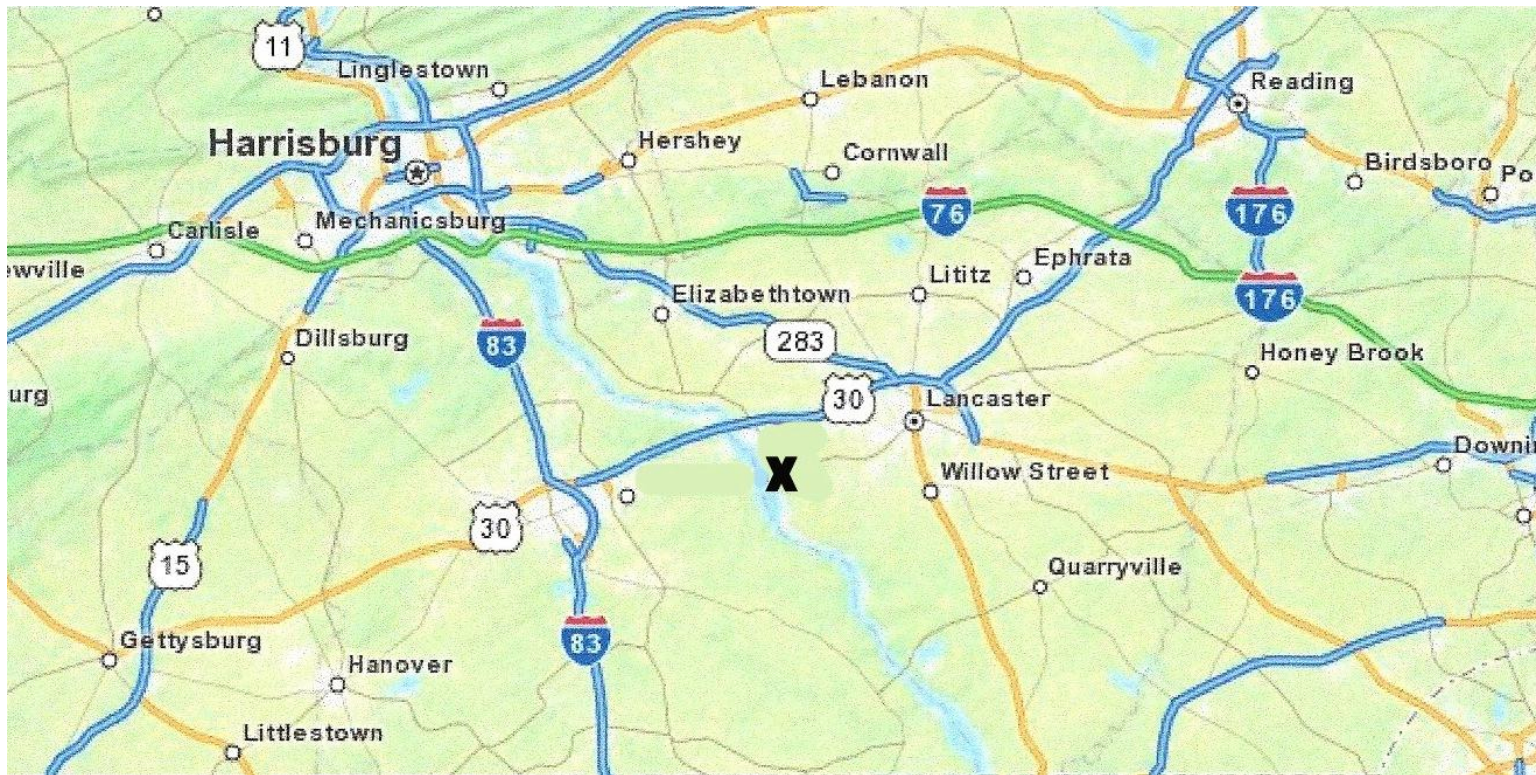

Plant is located at the X

4160 Blue Rock Road

Washington Boro Pa 17582

Phone 717-684-0403

From Harrisburg Area	
I-83 South	
Take exit 21 to merge onto US-30 E/Arsenal Rd	
Continue to follow US-30 E	12.9 mi
Take the exit toward PA-441	0.1 mi
Turn right at Linden St	0.2 mi
Take the 2nd left onto N 3rd St	0.5 mi
Turn right at Locust St	0.2 mi
Take the 3rd left onto PA-441 S/S Front St	
Continue to follow PA-441 S	3.3 mi
Continue onto Water St	0.2 mi
Slight right at River Rd	0.6 mi
Take the 1st left onto Blue Rock Rd	
Destination will be on the left	0.3 mi
 160 Blue Rock Rd	
Washington Boro, PA 17582	

From the Reading Area	
US-222 S	
Continue onto US-30 W	8.4 mi
Take the Prospect Rd exit	0.3 mi
Turn left at Prospect Rd	1.7 mi
Turn right at Franklin Rd	52 ft
Take the 1st left onto Prospect Rd	2.1 mi
Turn right at Blue Rock Rd	
Destination will be on the right	0.9 mi
 160 Blue Rock Rd Washington Boro, PA 17582	

From Gettysburg Area	
Take US-30 E	~43 mi
Take the exit toward PA-441	
	0.1 mi
Turn right at Linden St	
	0.2 mi
Take the 2nd left onto N 3rd St	
	0.5 mi
Turn right at Locust St	
	0.2 mi
Take the 3rd left onto PA-441 S/S Front St	
Continue to follow PA-441 S	
	3.3 mi
Continue onto Water St	
	0.2 mi
Slight right at River Rd	
	0.6 mi
Take the 1st left onto Blue Rock Rd	
Destination will be on the left	
	0.3 mi
 160 Blue Rock Rd	
Washington Boro, PA 17582	

From Oxford, Pa Area	
Take PA-472 N/E Lancaster Ave	
Continue to follow PA-472 N	
	13.0 mi
Turn left at E State St	
	0.7 mi
Turn right at US-222 N/W 4th St	
Continue to follow US-222 N	
	10.2 mi
Continue onto PA-741 W/Long Ln	
	1.5 mi
Turn right at PA-324 N/PA-741 W/Marticville Rd	
Continue to follow PA-741 W	
	3.4 mi
Turn left at Manor Ave	
	0.7 mi
Slight right at PA-999 W/Blue Rock Rd	
Continue to follow PA-999 W	
	4.9 mi
Turn left at Prospect Rd	
	0.5 mi
Turn right at Blue Rock Rd	
Destination will be on the right	
	0.9 mi
 160 Blue Rock Rd Washington Boro, PA 17582	