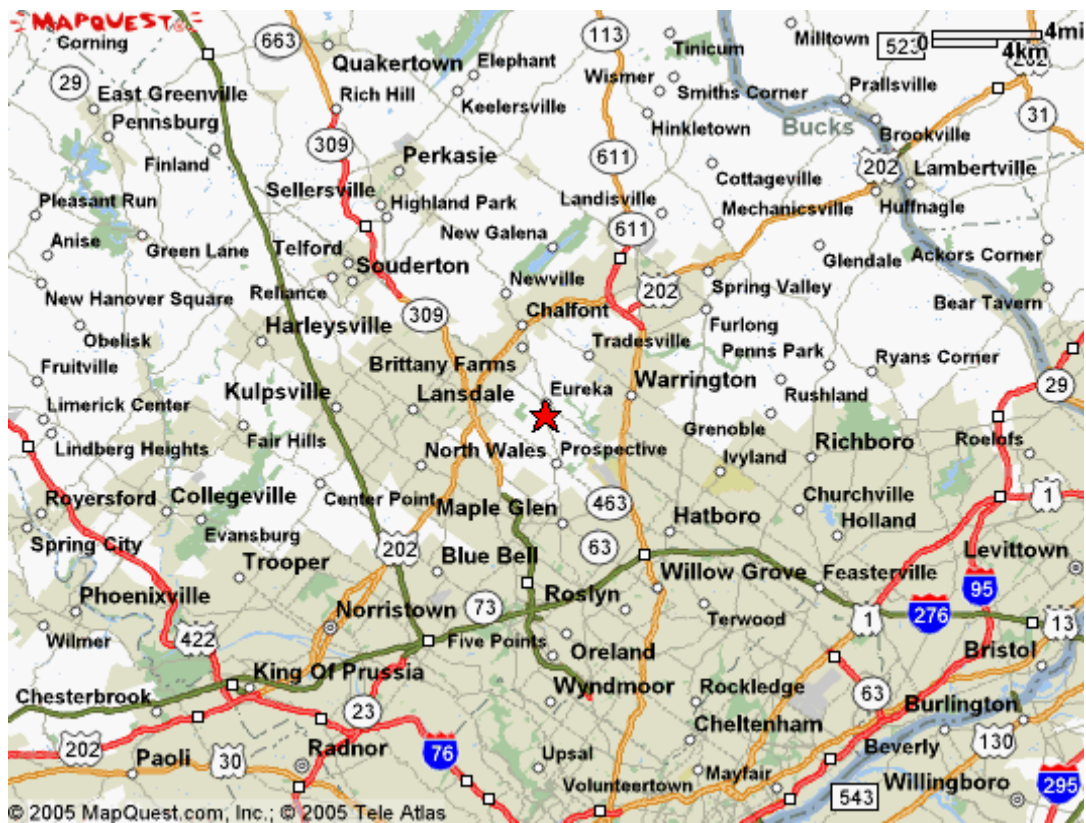

Eureka Wastewater Plant
1485 Lower State Road
North Wales Pa 19454

If you get lost please call
215-783-6828 ask for Ron
215-783-6893 ask for Chuck

General Location Map

- Pa Turnpike to Exit 343 Willow Grove
- Take the US-611 N ramp toward
DOYLESTOWN / WILLOW GROVE NAVAL AIR STATION. 0.1 miles
- Merge onto EASTON RD / PA-611. 3.3 miles
- Turn LEFT onto COUNTY LINE RD. 3.2 miles
- Turn LEFT onto LOWER STATE RD.
- After the stop sign you will cross a bridge bear to your right 0.3 miles

Allow extra time for 611 construction in the vicinity of the Turnpike

Detailed Location Map

Look for a Sign that says
Eureka Wastewater Plant
Park in upper lot
Classroom in new 2 story building