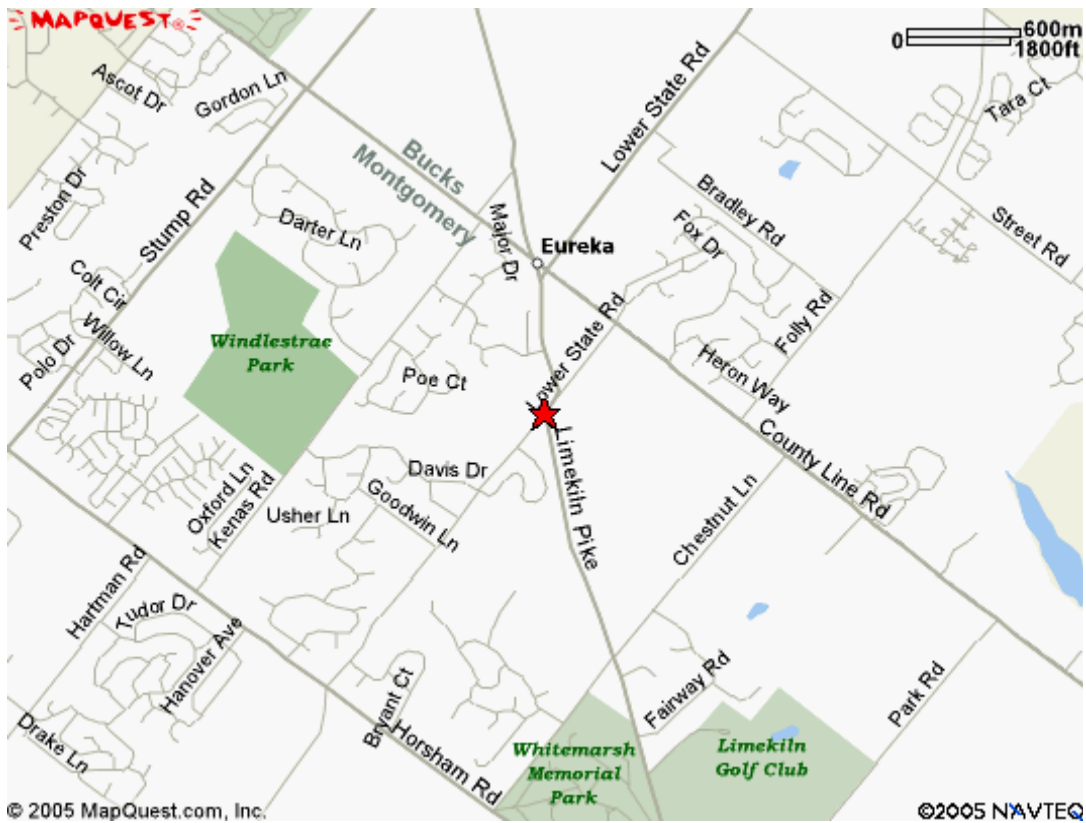

Eureka Wastewater Plant
1485 Lower State Road
North Wales Pa 19454

If you get lost please call
215-783-6828 ask for Ron
215-783-6893 ask for Chuck

General Location Map

- Pa Turnpike to Exit 343 Willow Grove
- Take the US-611 N ramp toward
DOYLESTOWN / WILLOW GROVE NAVAL AIR STATION. 0.1 miles
- Merge onto EASTON RD / PA-611. 3.3 miles
- Turn LEFT onto COUNTY LINE RD. 3.2 miles
- Turn LEFT onto LOWER STATE RD.
- After the stop sign you will cross a bridge bear to your right 0.3 miles

Allow extra time for 611 construction in the vicinity of the Turnpike

Detailed Location Map

Look for a Sign that says
Eureka Wastewater Plant
Park in upper lot
Classroom in new 2 story building